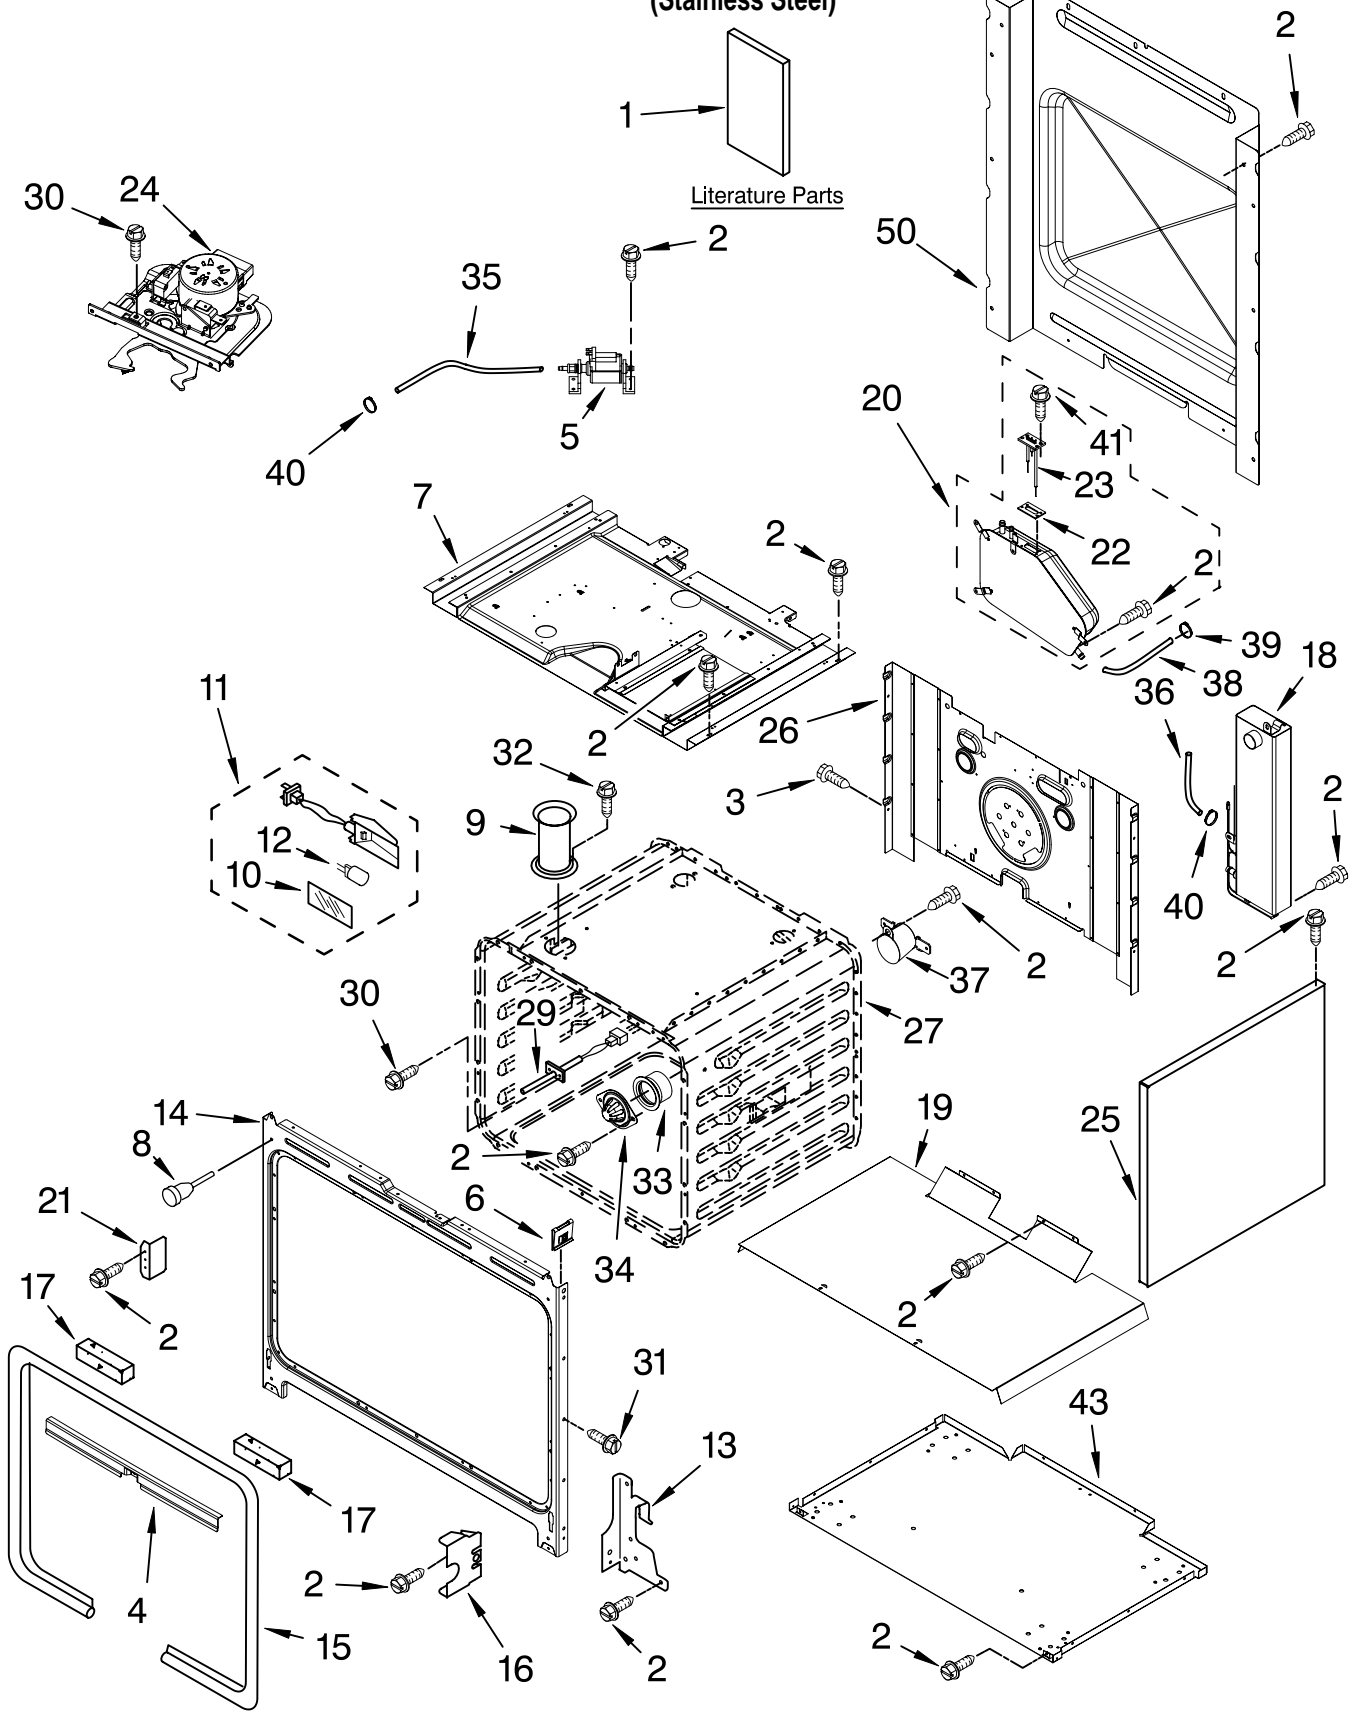

OVEN PARTS
For Model: KDRP767RSS00
(Stainless Steel)

36" KITCHENAID
FREE STANDING RANGE
DUAL FUEL STEAM

FOR ORDERING INFORMATION REFER TO PARTS PRICE LIST

OVEN PARTS

For Model: KDRP767RSS00

(Stainless Steel)

FOR ORDERING INFORMATION REFER TO PARTS PRICE LIST

OVEN DOOR PARTS

For Model: KDRP767RSS00

(Stainless Steel)

Illus. No.	Part No.	DESCRIPTION	Illus. No.	Part No.	DESCRIPTION	Illus. No.	Part No.	DESCRIPTION
1	8300152	Door Liner	9	9759634	Retainer, Glass	18	8301084	Shield, Top Heat (Addition) (2)
2	9760579	Hinge, Door R.Side	11	9759635	Spacer, Glass	19	8300971	Shield, Top Heat
	9760580	L.Side	12	8300162	Assy, Door Glass	20	4449809	Screw, 8-18 x 3/8
3	4449259	Glass, Inner	13	4455852	Door Handle	21	8300153	Seal, Door Top
4	8300797	Insulation, Door	14	4455803	Bracket, Handle Right Hand	22	9762144	Heat Shield (Btm)
5	8300190	Retainer, Glass		4455804	Left Hand	24	3196184	Screw, 8-32 x .548
7	4449263	Glass, Inner	15	8302092	Bracket(2nd Glass)	25	8302094	Bracket(3rd Glass)
8	4449743	Screw, 8-32 x 3/8	16	3400832	Screw, 8-18 x 3/8			